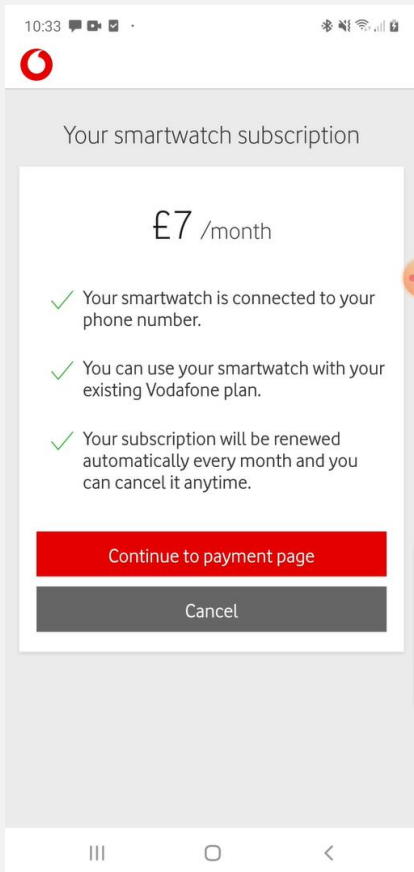

WearOS watch on-device activation | world first & exclusive!