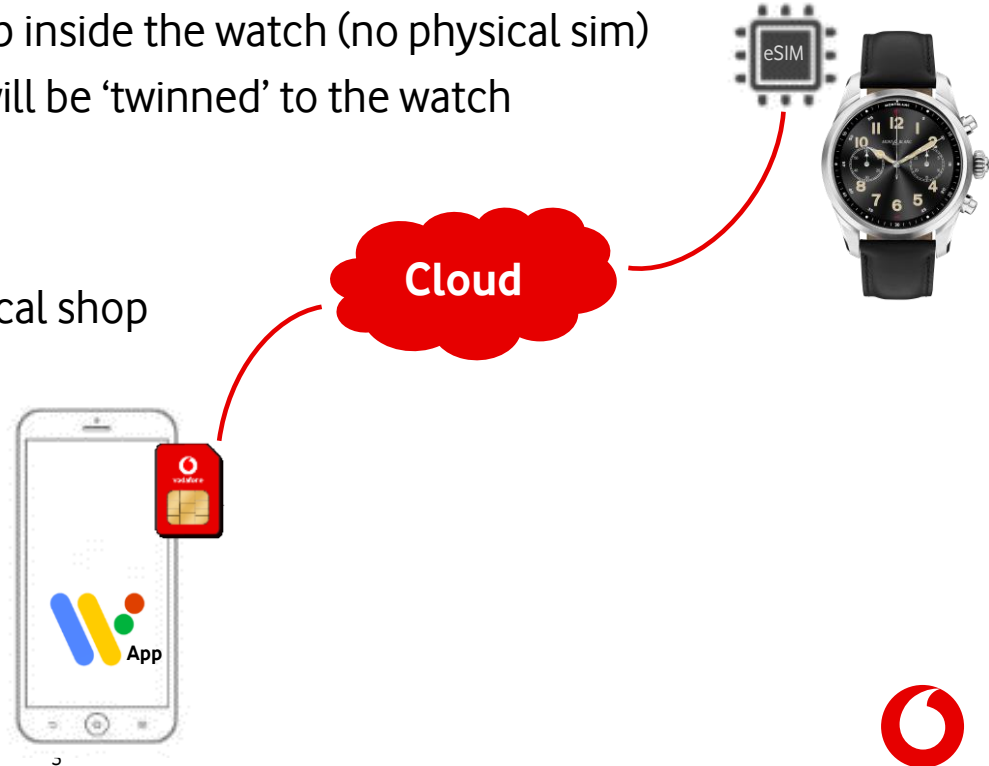

# eSim & digital onboarding

- eSim

- Embedded sim in the shape of a small chip inside the watch (no physical sim)
- Mobile phonenumber from smartphone will be 'twinned' to the watch

- Digital onboarding

- No need for the customer to go to a physical shop
- All from your WearOS App