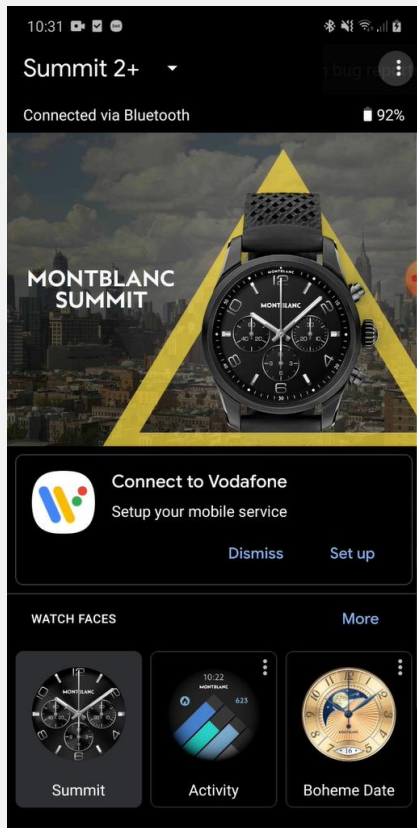

WearOS watch on-device activation | world first & exclusive!