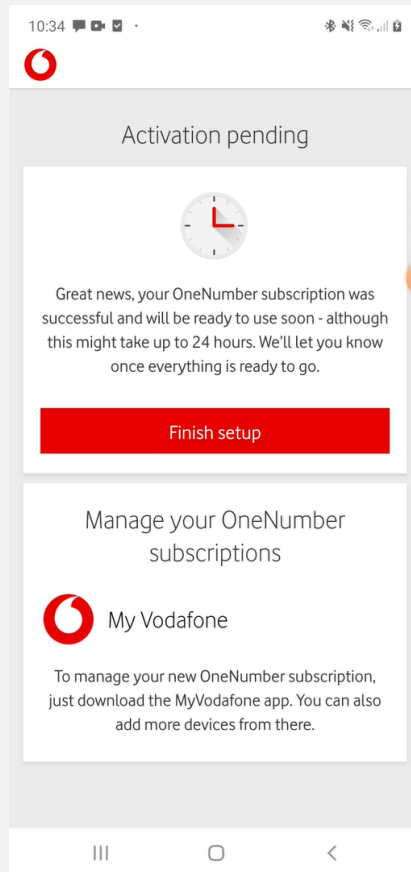

WearOS watch on-device activation | world first & exclusive!