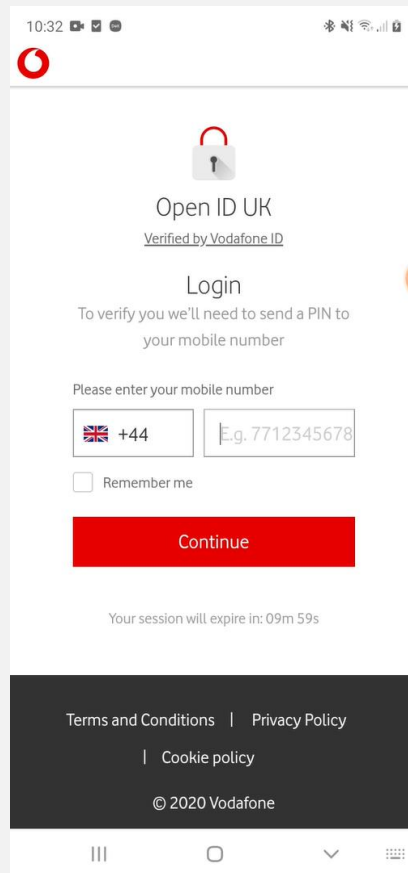

WearOS watch on-device activation | world first & exclusive!