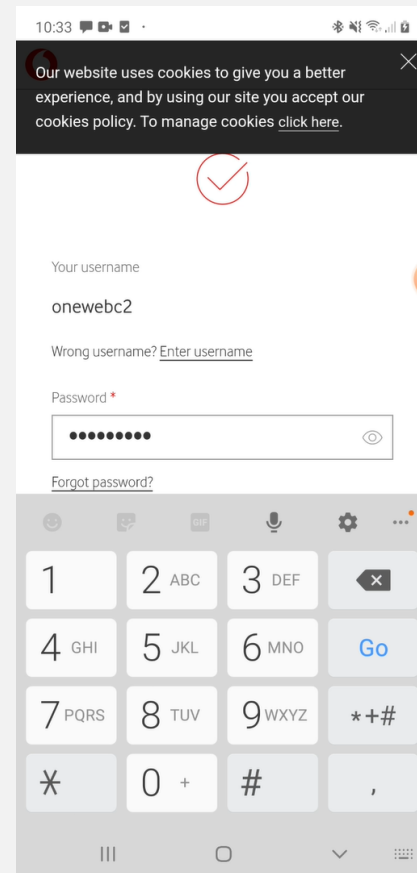

WearOS watch on-device activation | world first & exclusive!