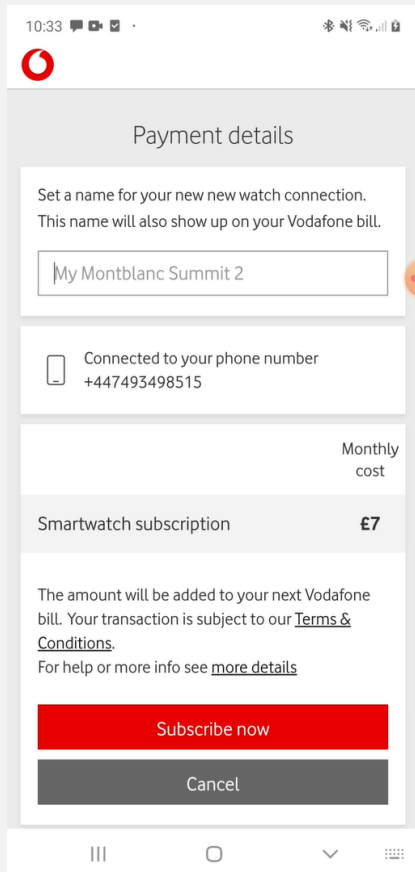

WearOS watch on-device activation | world first & exclusive!